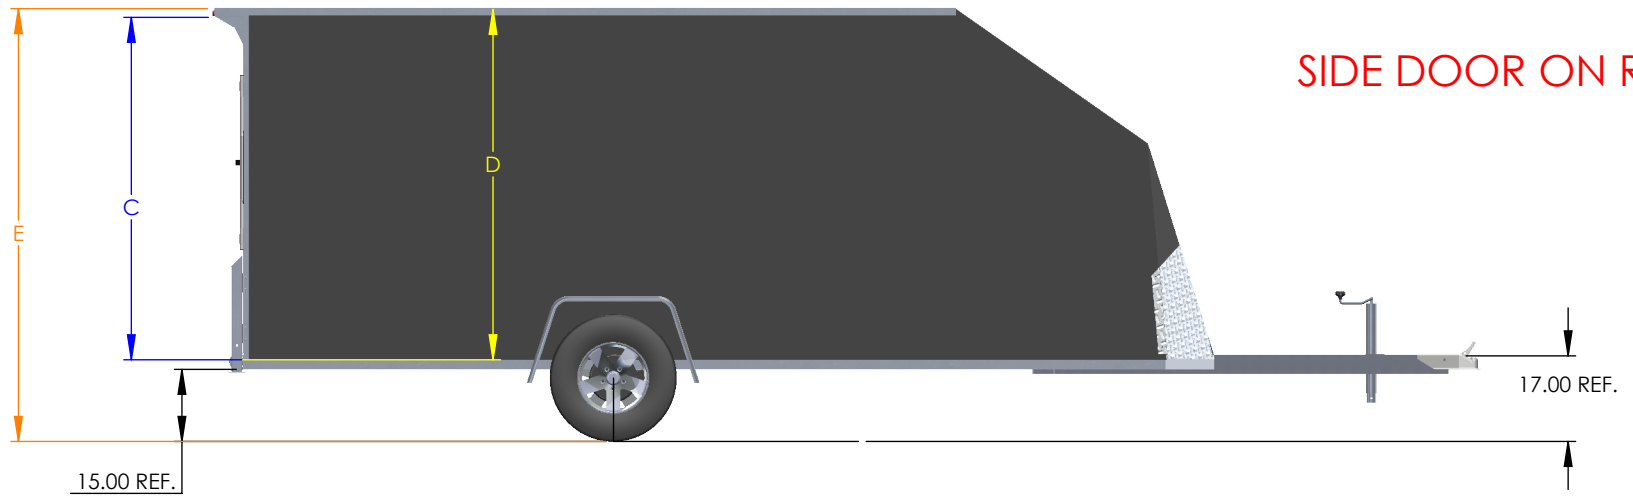

NOTE:
TRAILER DIMENSIONS ARE REFERENCE AND SUBJECT TO CHANGE

MODEL	OUTSIDE BOX LENGTH (A)	INSIDE BOX LENGTH (B)	REAR DOOR HGT (C)	INT HGT @ CENTER (D)	OVERALL HGT (E)
NASB167R6	202	198	67.25	69.75	90

DRAWN BY	DATE
TYLER A BOURASSA	7/22/2025