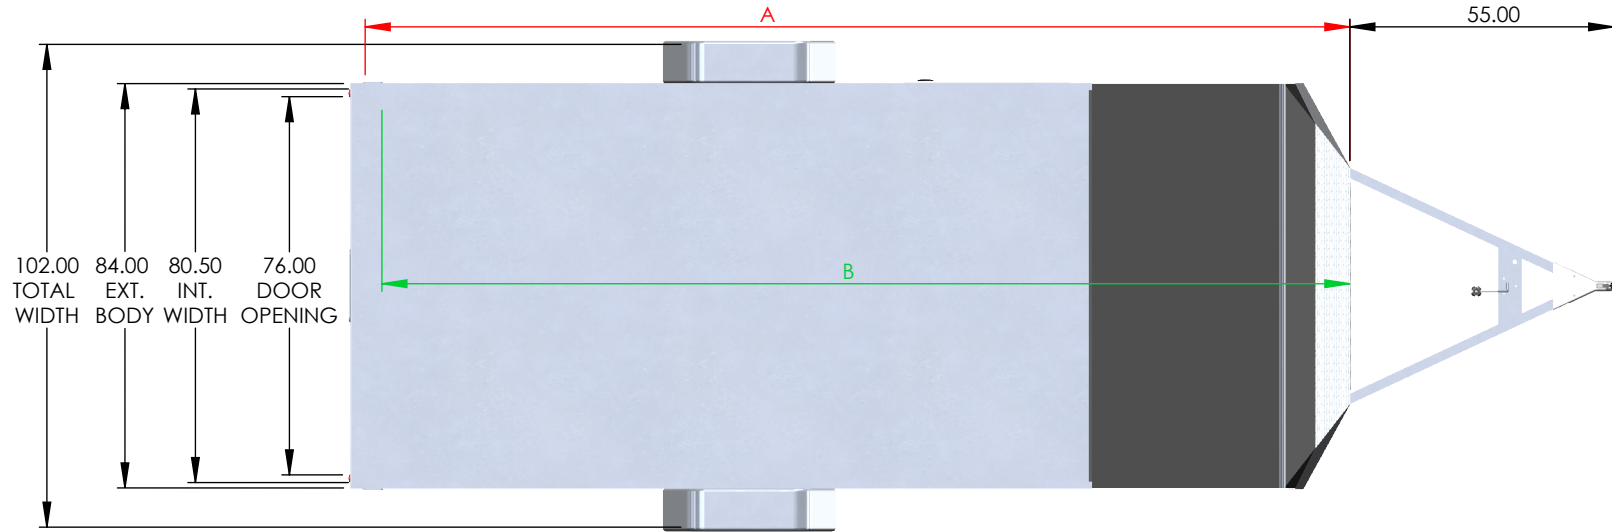

NOTE:
TRAILER DIMENSIONS ARE REFERENCE AND SUBJECT TO CHANGE

MODEL	OUTSIDE BOX LENGTH (A)	INSIDE BOX LENGTH (B)	REAR DOOR HGT (C)	INT HGT @ CENTER (D)	OVERALL HGT (E)
NASB167R6	202	198	67.25	69.75	90

DRAWN BY	DATE
TYLER A BOURASSA	7/22/2025